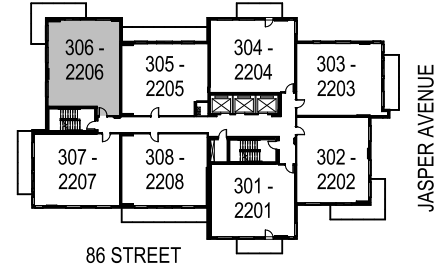

Edgewater  
Village on Jasper

Suite A3 South Tower  
two bedroom

Living Area	982 sq ft
Balcony	173 sq ft
Total Area	1155 sq ft
Floors	3 - 22

Any stated sq. ft. may vary from actual sq. ft. as per registered condominium plan. Developer reserves the right to make modifications or changes to sizes, specifications, materials and features without notice. E.&O.E. Key plans & floor plans may not be entirely accurate as shown. All colours and illustrations are artist's concept.