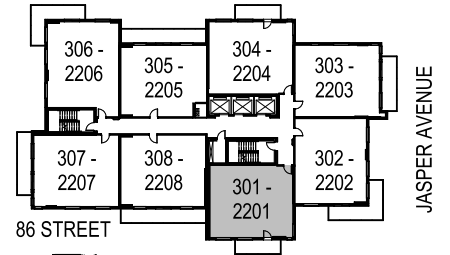

Edgewater

Village on Jasper

Suite B1

South Tower

two bedroom

| | |
|-------------|------------|
| Living Area | 938 sq ft |
| Balcony | 98 sq ft |
| Total Area | 1036 sq ft |
| Floors | 3 - 22 |

Any stated sq. ft. may vary from actual sq. ft. as per registered condominium plan. Developer reserves the right to make modifications or changes to sizes, specifications, materials and features without notice. E.&O.E. Key plans & floor plans may not be entirely accurate as shown. All colours and illustrations are artist's concept.