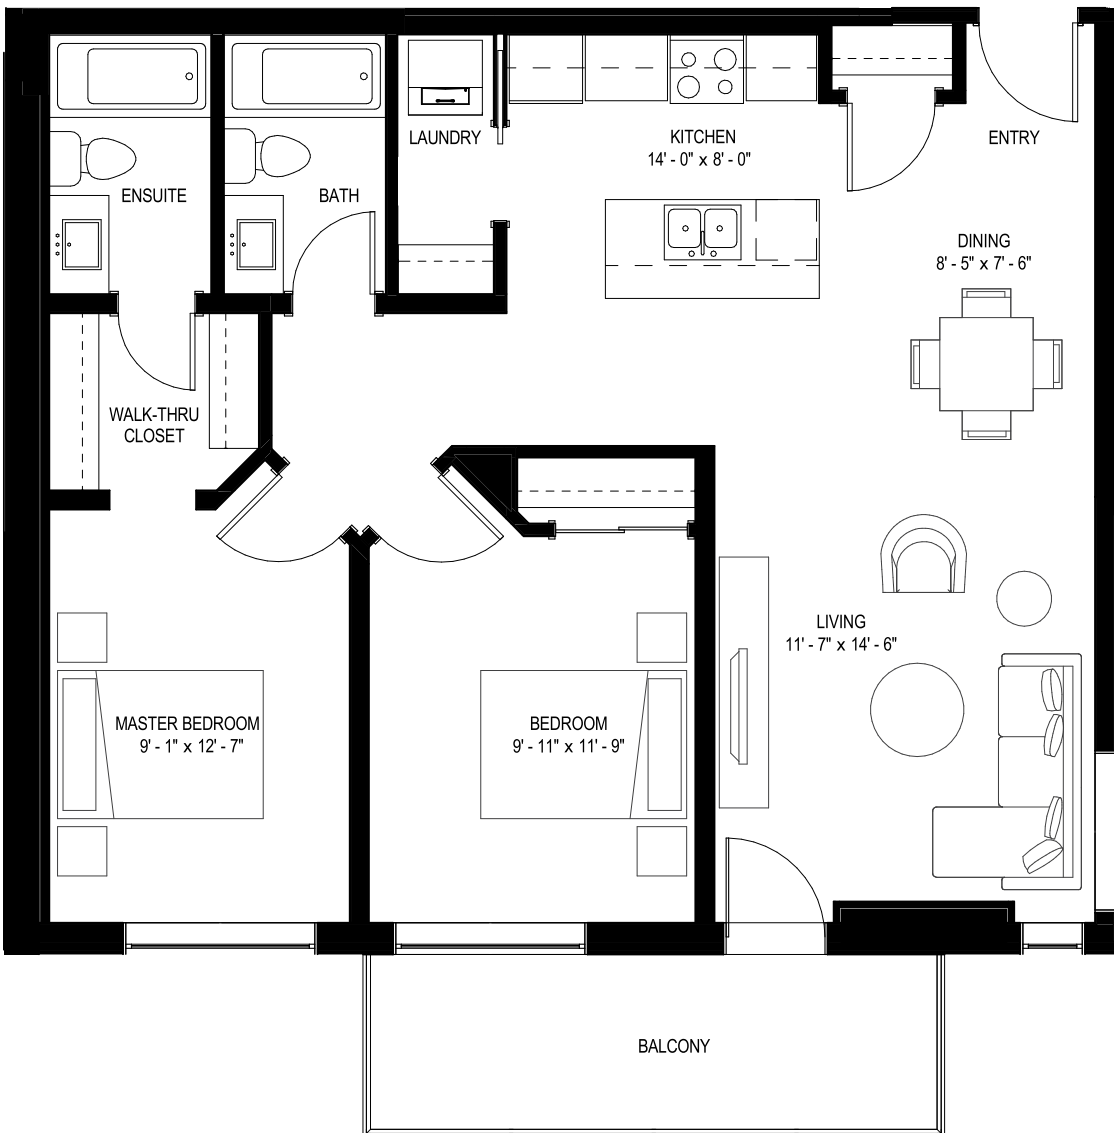

Edgewater

Village on Jasper

Suite B1

South Tower

two bedroom

| | |
|-------------|------------|
| Living Area | 938 sq ft |
| Balcony | 98 sq ft |
| Total Area | 1036 sq ft |
| Floors | 3 - 22 |

Any stated sq. ft. may vary from actual sq. ft. as per registered condominium plan. Developer reserves the right to make modifications or changes to sizes, specifications, materials and features without notice. E.&O.E. Key plans & floor plans may not be entirely accurate as shown. All colours and illustrations are artist's concept.