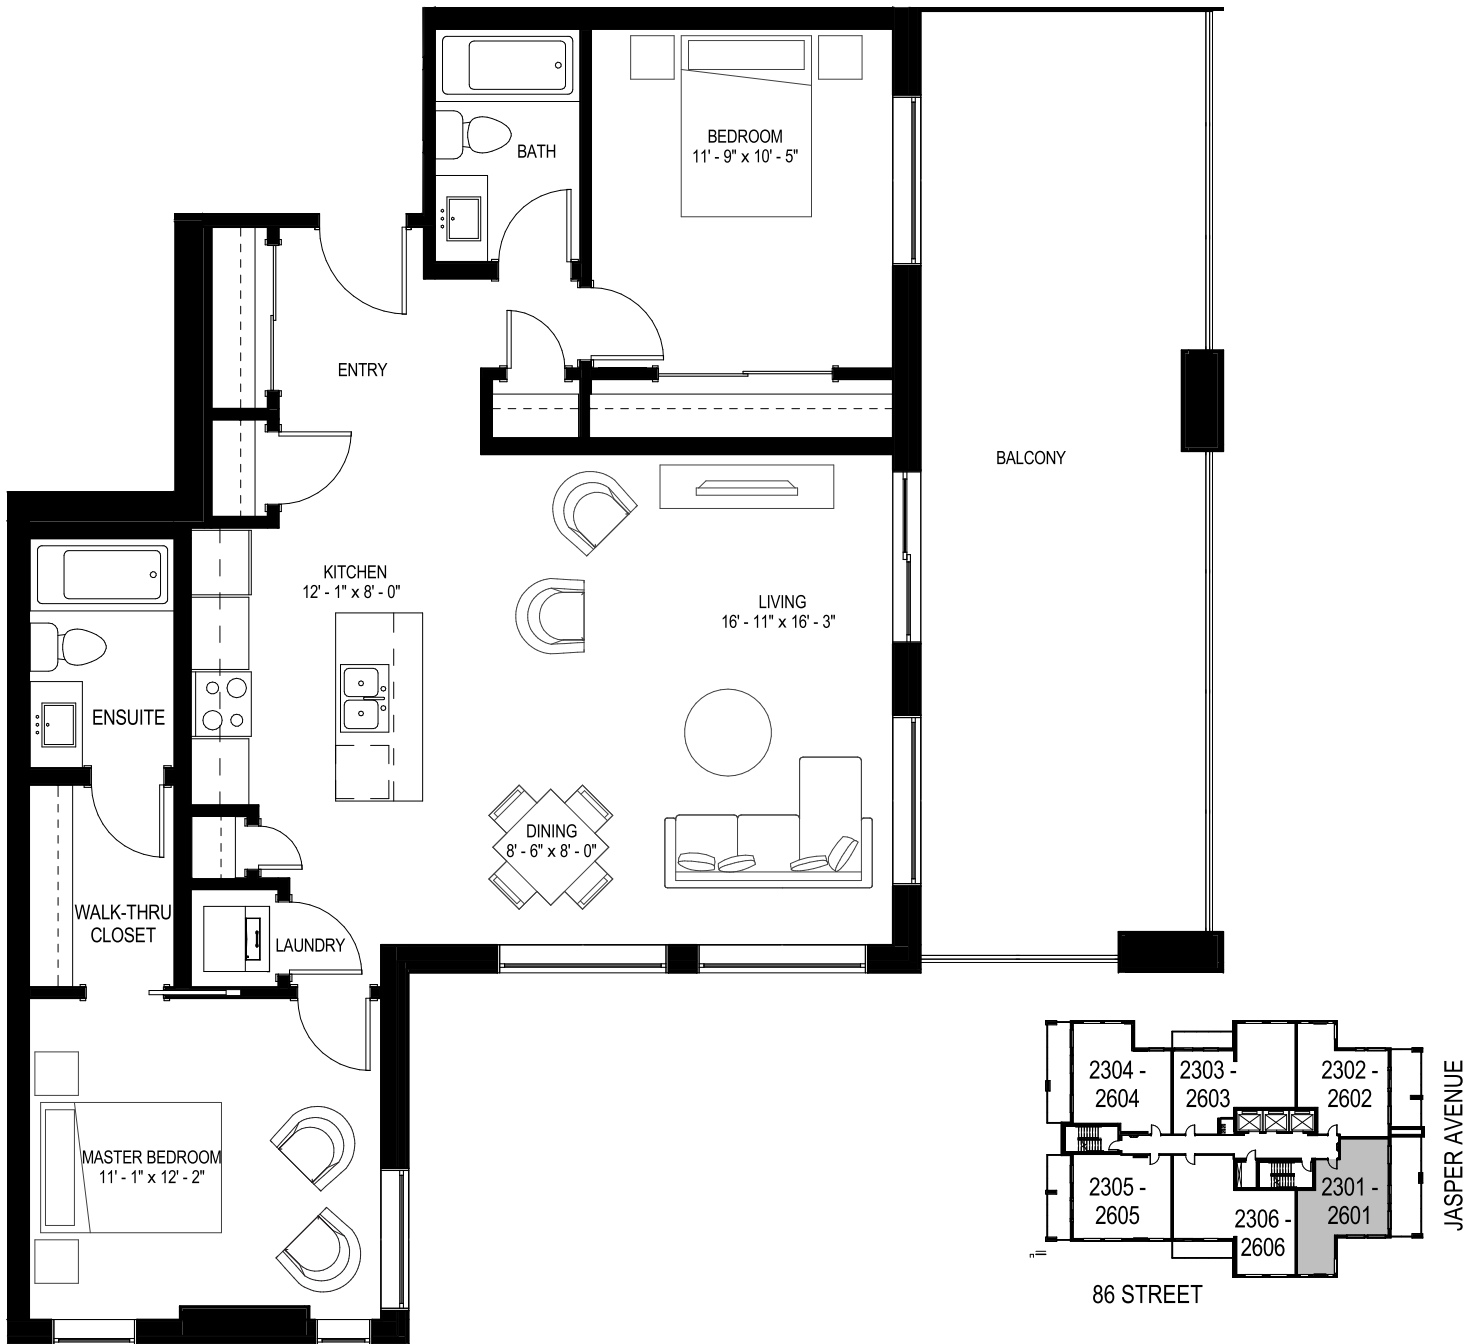

Edgewater

Village on Jasper

Suite G1

two bedroom

South Tower

Living Area	1010 sq ft
Balcony	324 sq ft
Total Area	1334 sq ft
Floors	23 -26

Any stated sq. ft. may vary from actual sq. ft. as per registered condominium plan. Developer reserves the right to make modifications or changes to sizes, specifications, materials and features without notice. E.&O.E. Key plans & floor plans may not be entirely accurate as shown. All colours and illustrations are artist's concept.