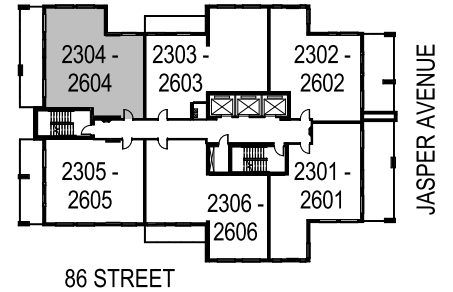

Edgewater

Village on Jasper

Suite 21

South Tower

two bedroom

Living Area	1057 sq ft
Balcony	249 sq ft
Total Area	1306 sq ft
Floors	23- 26

Any stated sq. ft. may vary from actual sq. ft. as per registered condominium plan. Developer reserves the right to make modifications or changes to sizes, specifications, materials and features without notice. E.&O.E. Key plans & floor plans may not be entirely accurate as shown. All colours and illustrations are artist's concept.